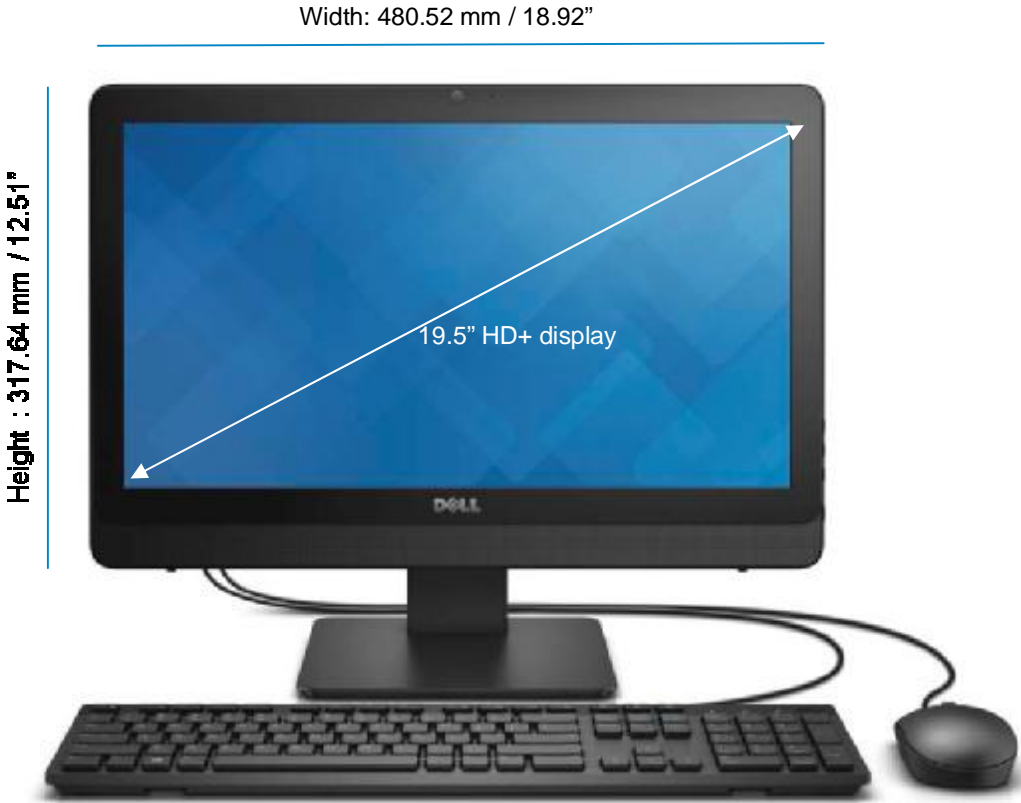

Vostro 20 AIO product gallery – dimensions