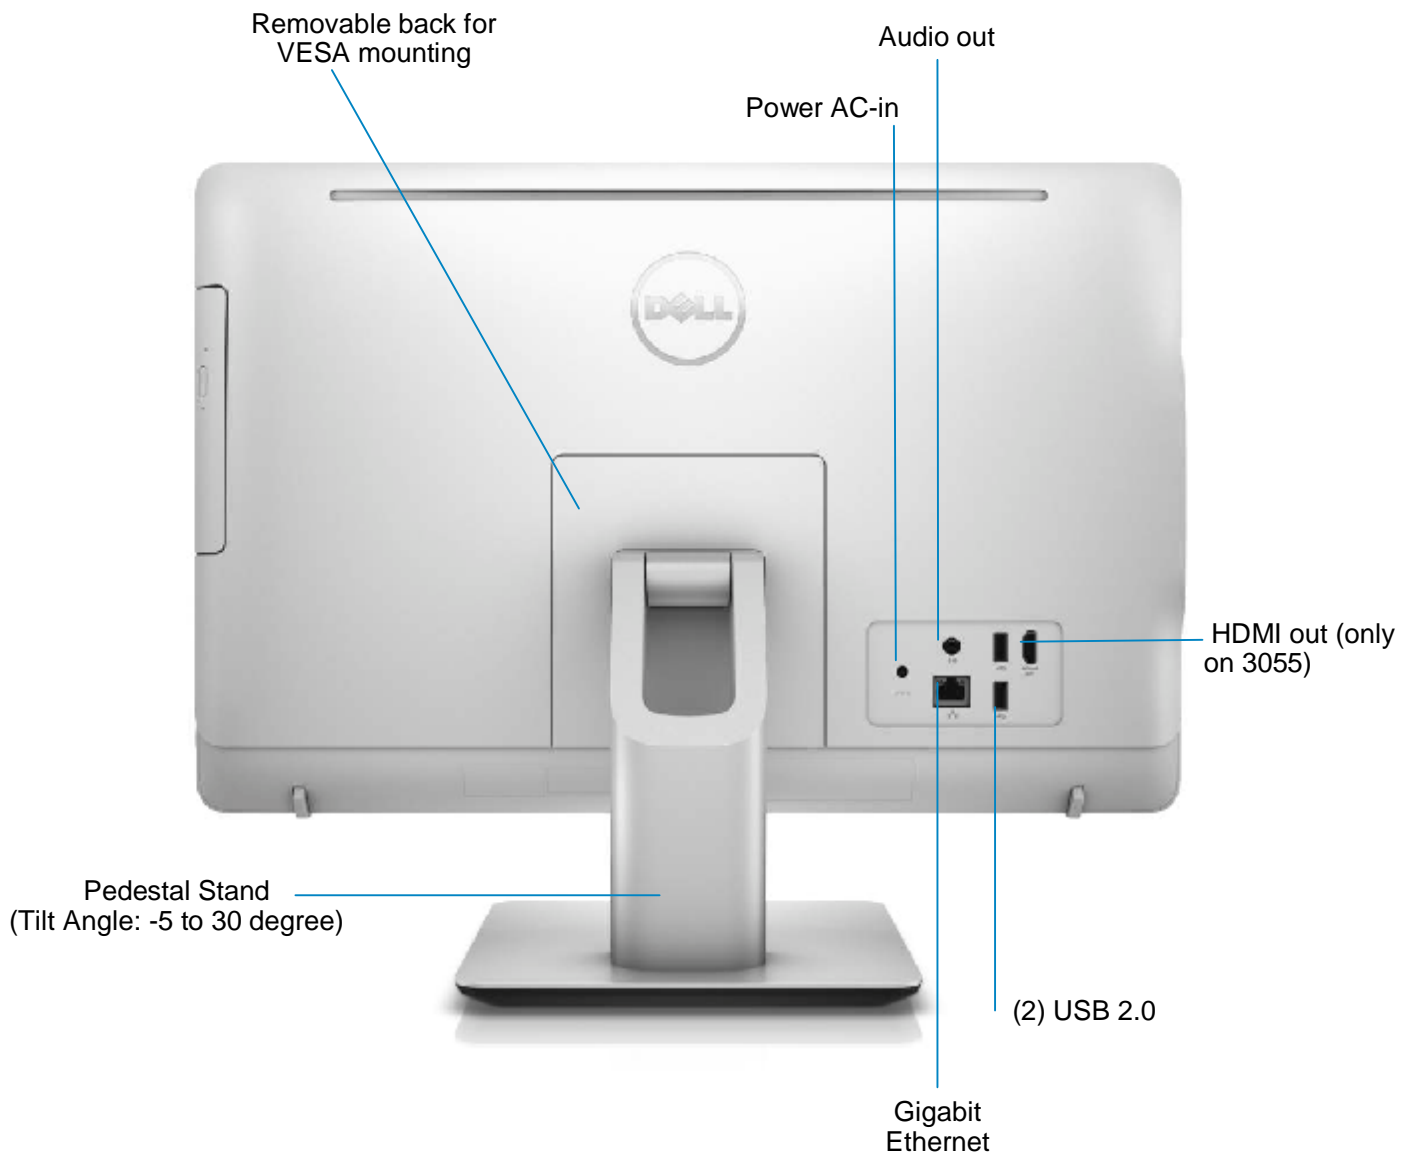

Vostro 20 AIO product gallery – rear view