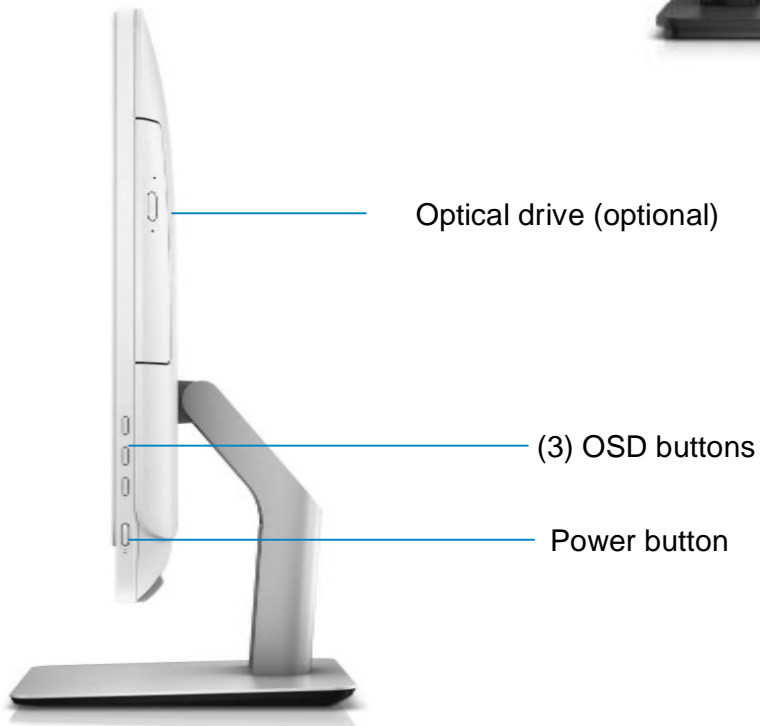

Vostro 20 AIO product gallery – side view