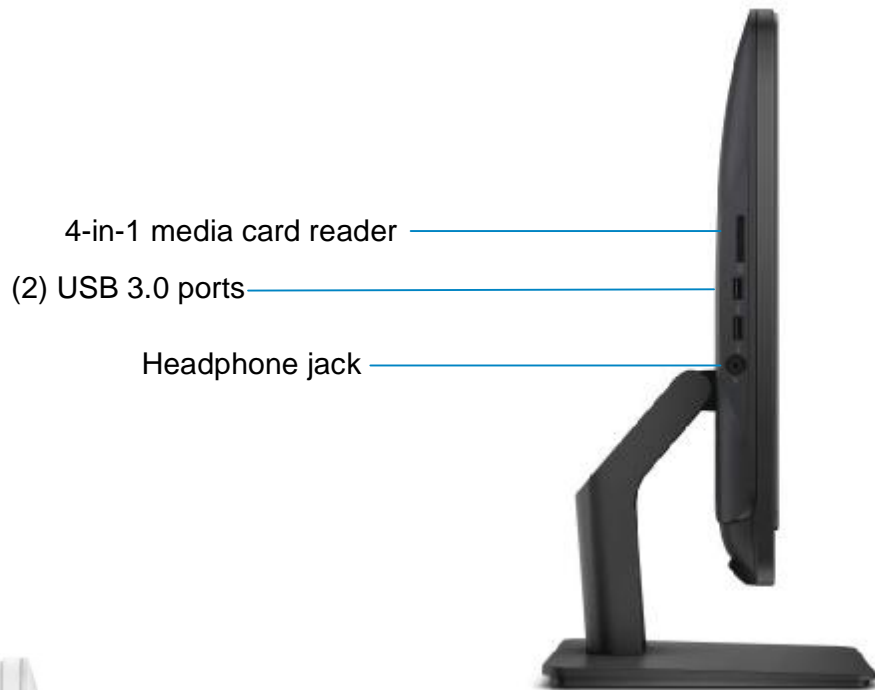

Vostro 20 AIO product gallery – side view