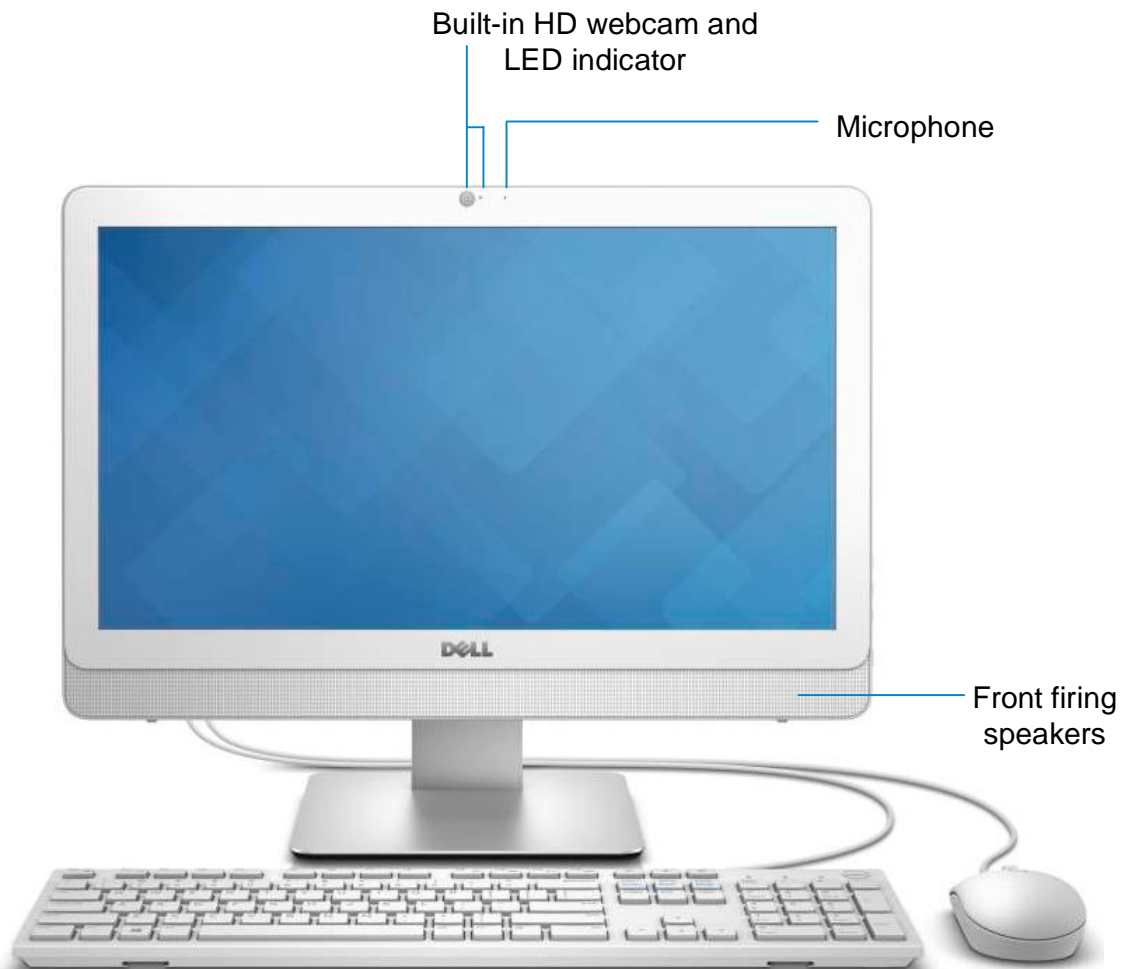

Vostro 20 AIO product gallery – front view