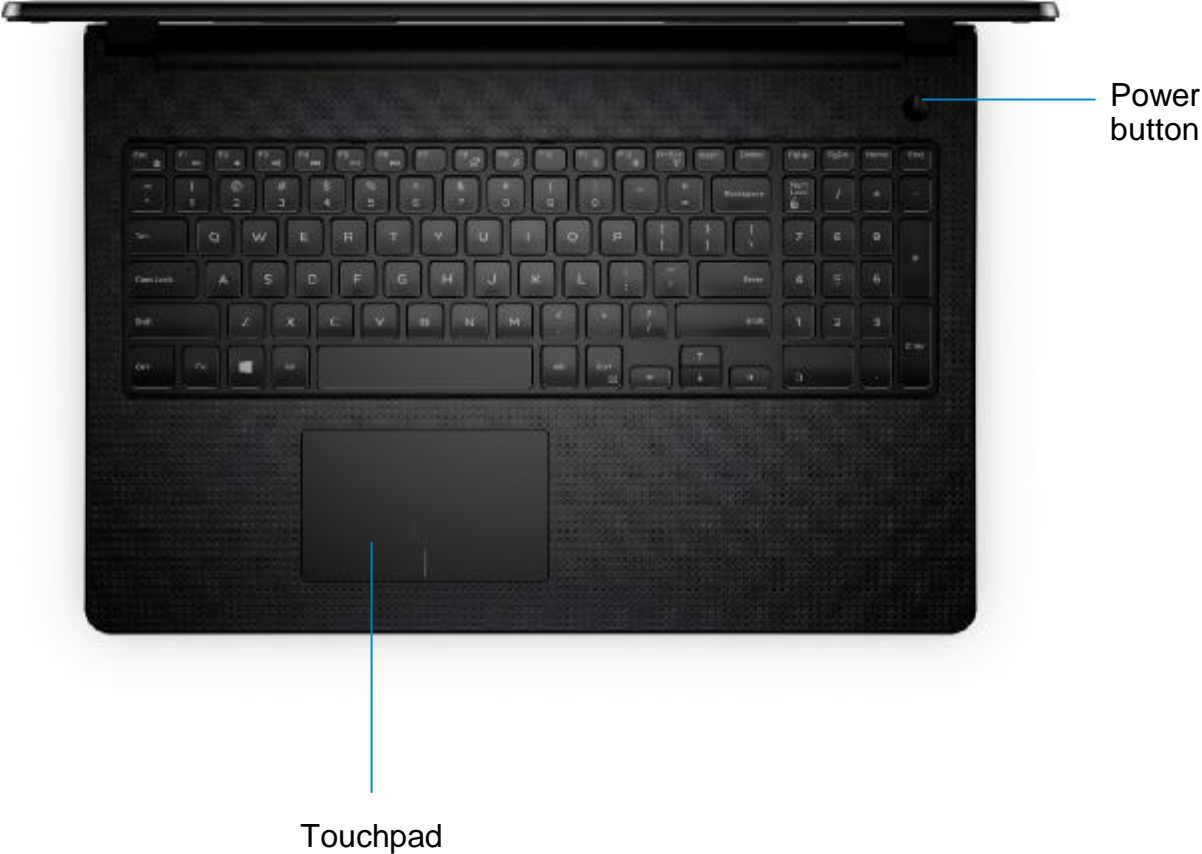

Product images — keyboard view of both models