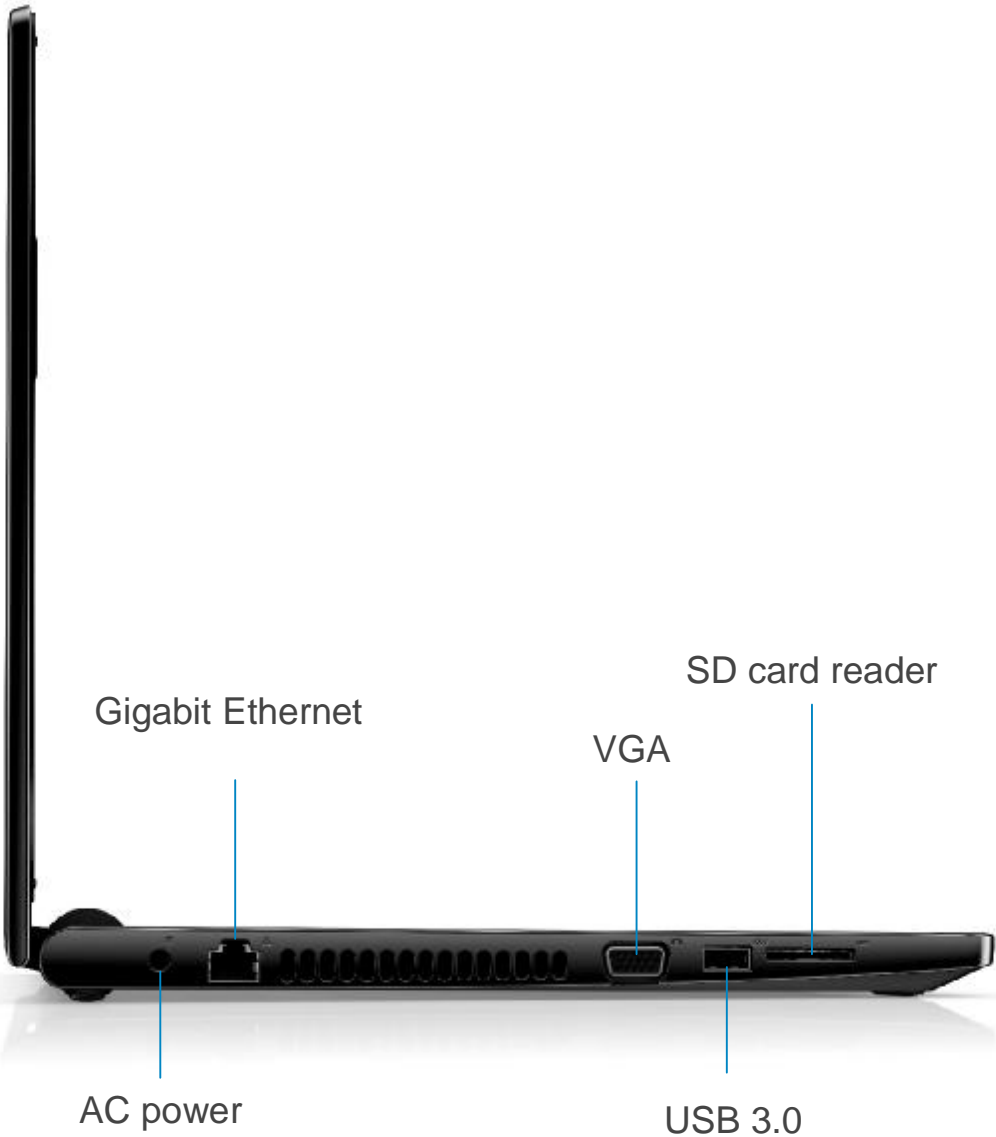

Product images — top view of both models

Product images — keyboard view of both models

Product images — right side of both models

Product images — left side of 3565

Product images — left side of 3561

Vostro 15 3000 feature overview

The **anti-glare 15.6" HD display** (1366x768) helps reduce eyestrain from prolonged viewing.

Plenty of ports

The **HDMI port** allows you to connect your laptop to an external monitor or big-screen TV to view content in up to FHD / 1080p resolution for stunning detail.