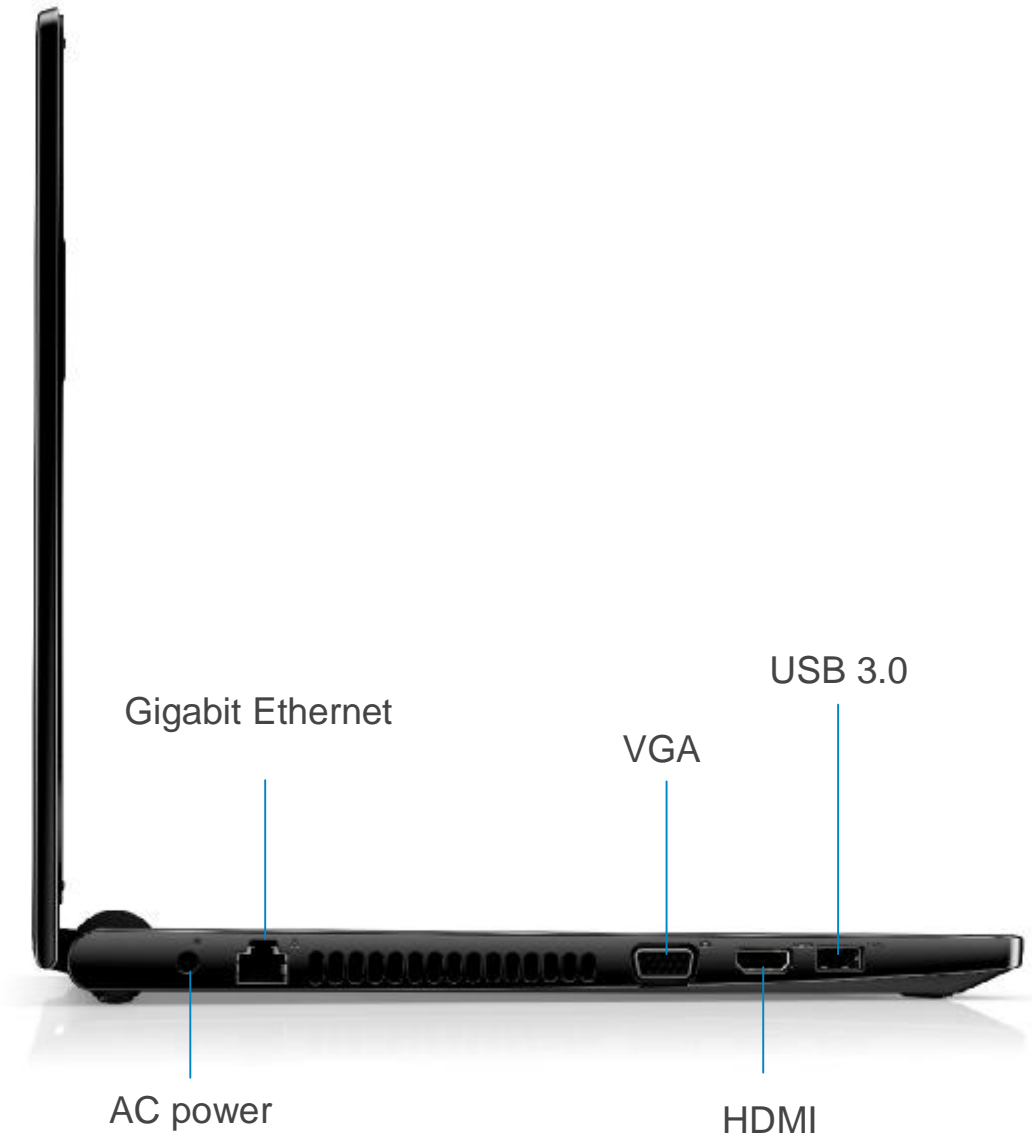

Product images — top view of both models

Product images — keyboard view of both models

Product images — right side of both models

Product images — left side of 3565

Product images — left side of 3561

Vostro 15 3000 feature overview

The **anti-glare 15.6" HD display** (1366x768) helps reduce eyestrain from prolonged viewing.

Plenty of ports

The **HDMI port** allows you to connect your laptop to an external monitor or big-screen TV to view content in up to FHD / 1080p resolution for stunning detail.