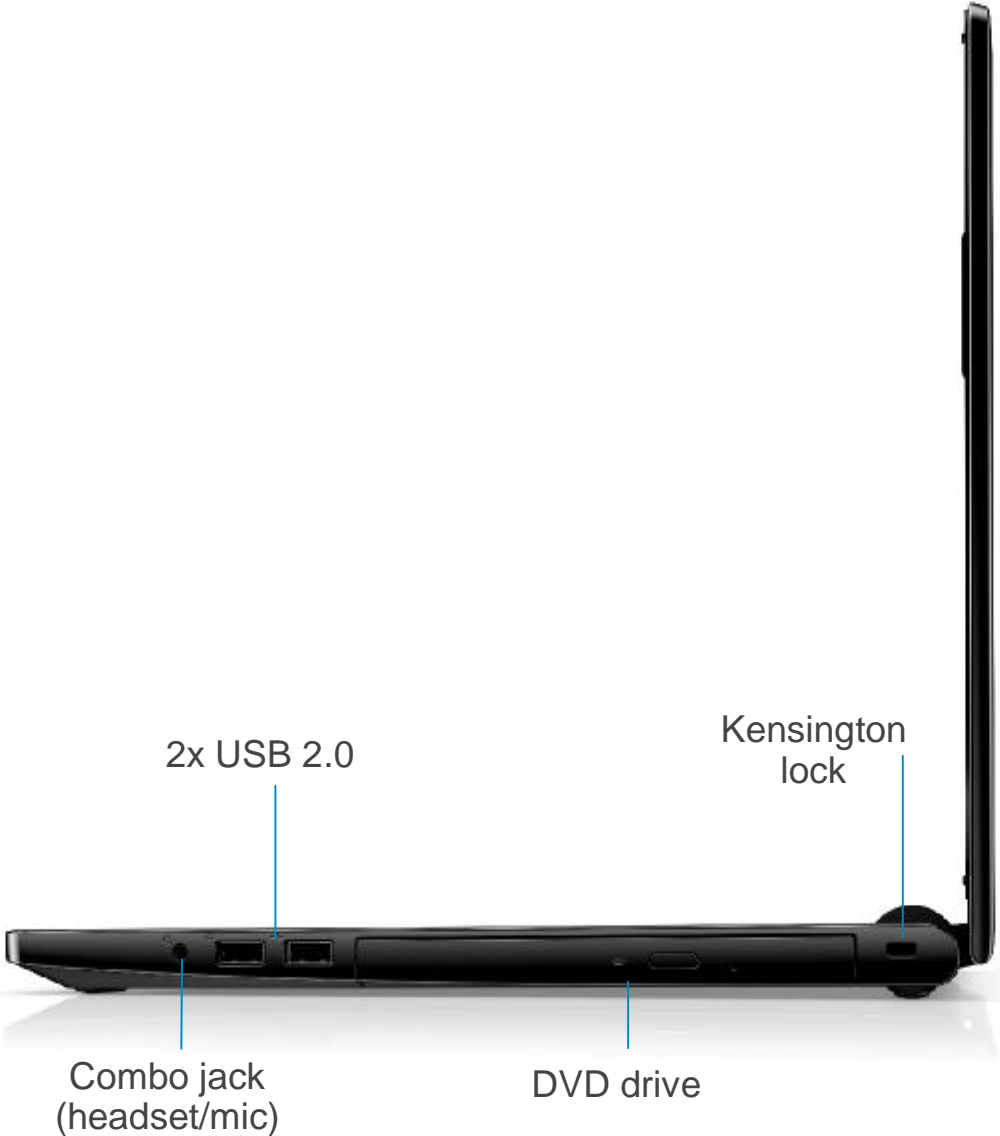

Product images — right side of both models